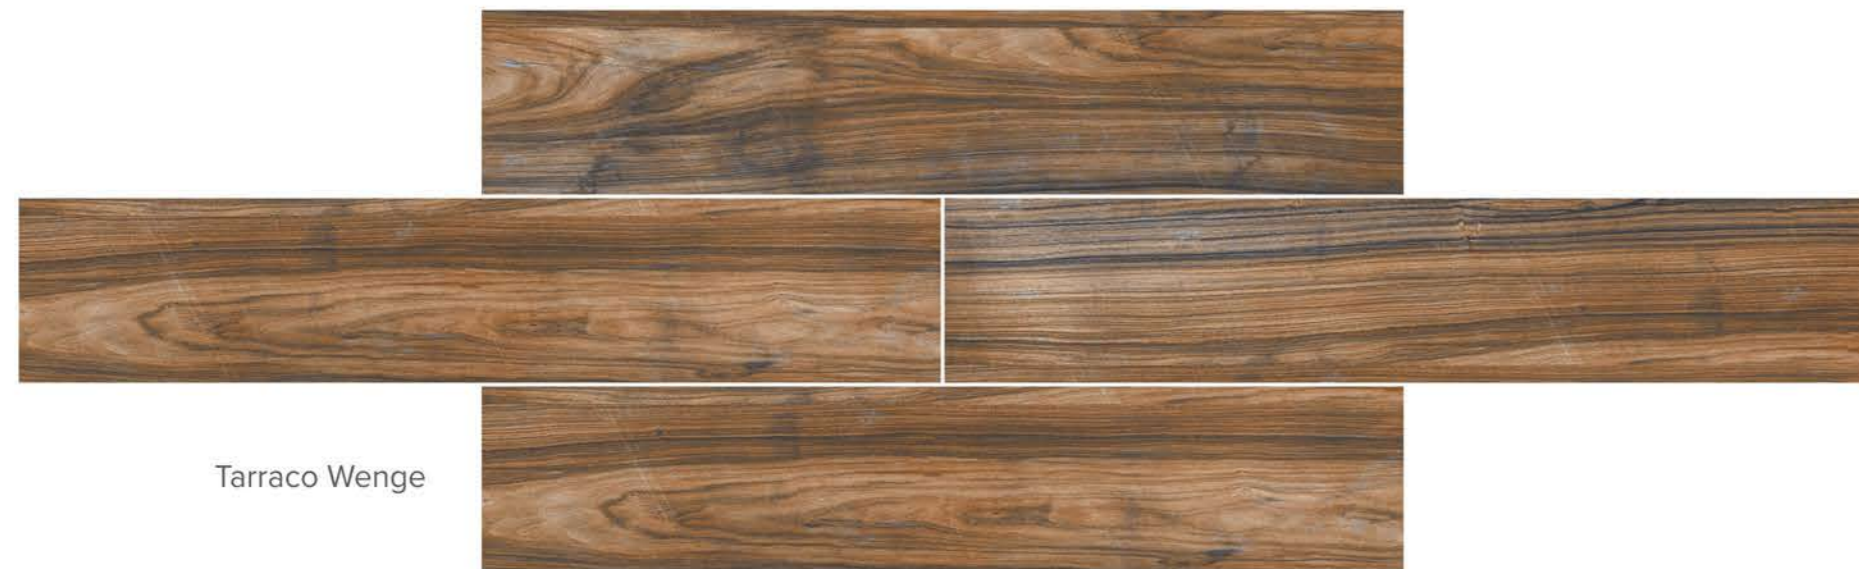

WOOD STRIP
200x1000MM

HD DIGITAL
TILES

Tarraco Wenge