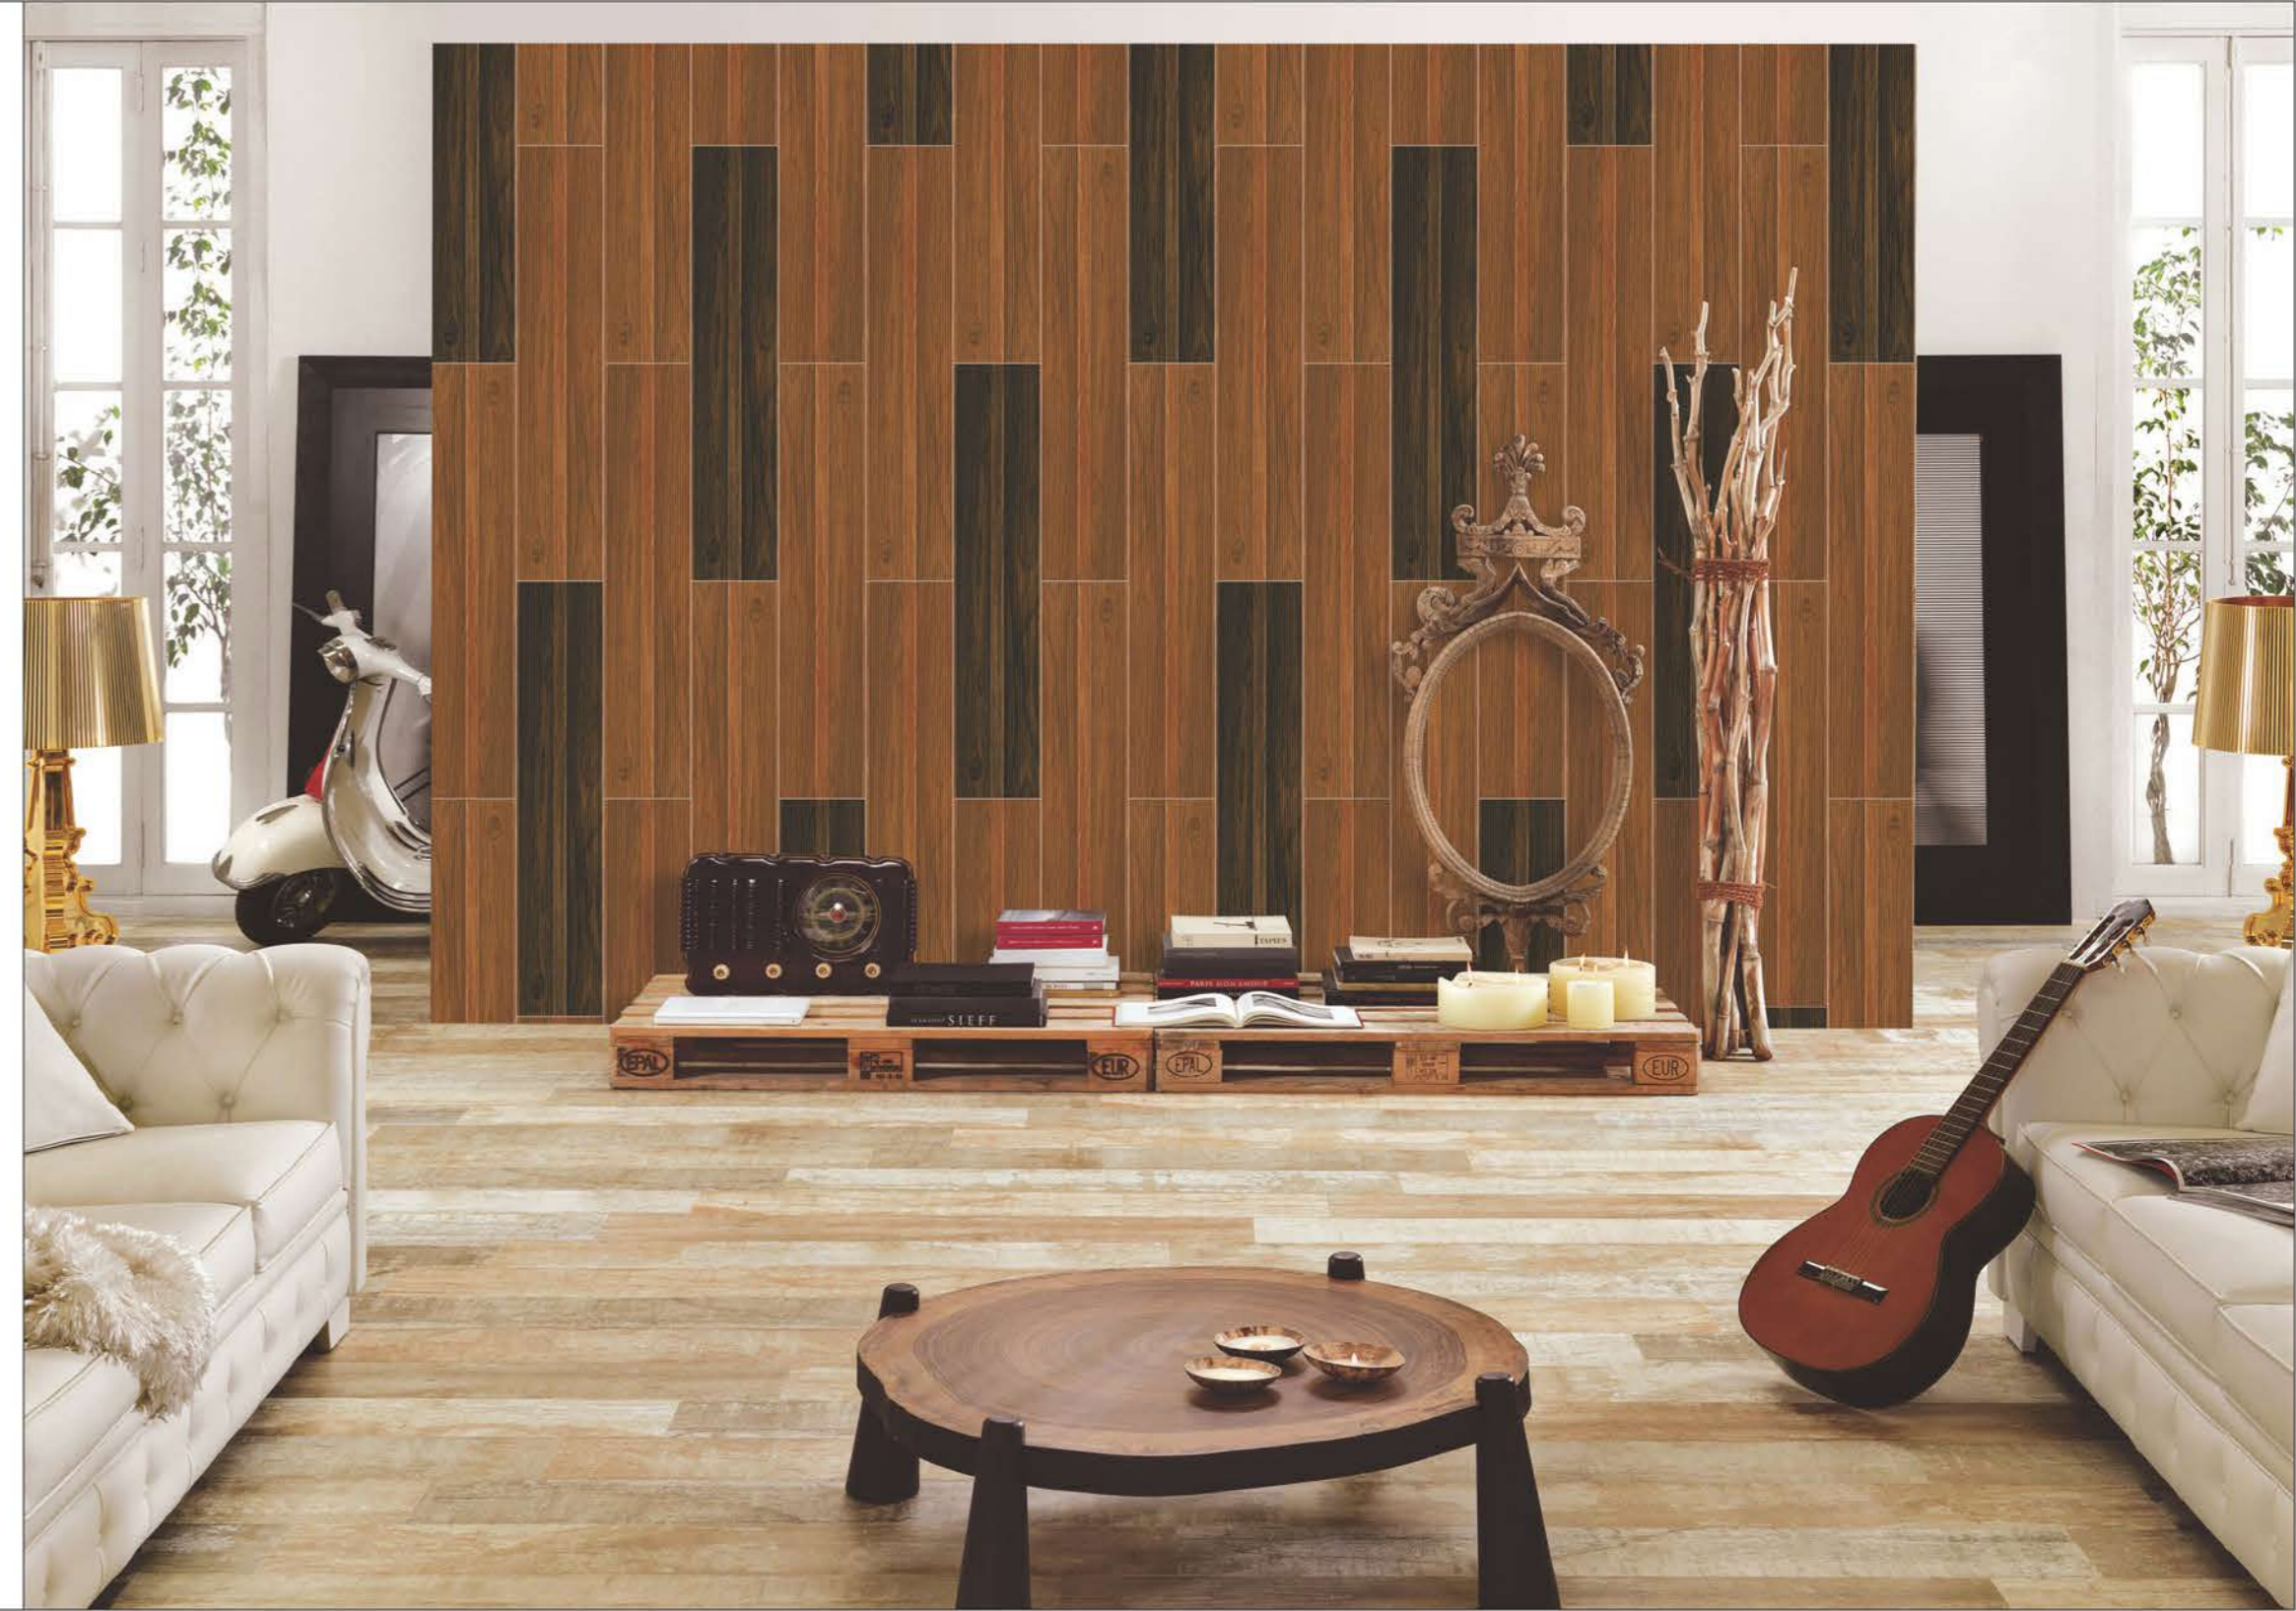

HD | DIGITAL
TILES

Ancient Ocre

WOOD STRIP
200x1000MM

HD DIGITAL
TILES

Deck Wood Walnut

Deck Wood Wenge

Rustic & Wood
SERIES

600 X 600 MM